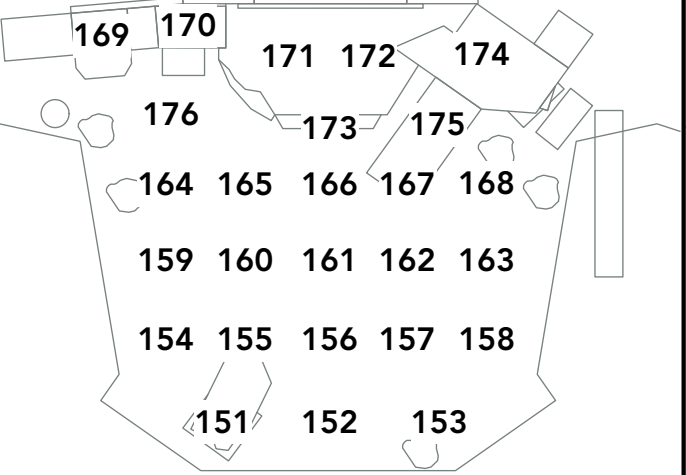

Browning Mainstage Theater  
Webster Groves, MO  
V4: 04. 11. 23

**MYTHS AND HYMNS**

Front Diag R3313

Front Texture R34

Backlight G882

Front Diag L501

SR Sidelight L709

Inc Down R80