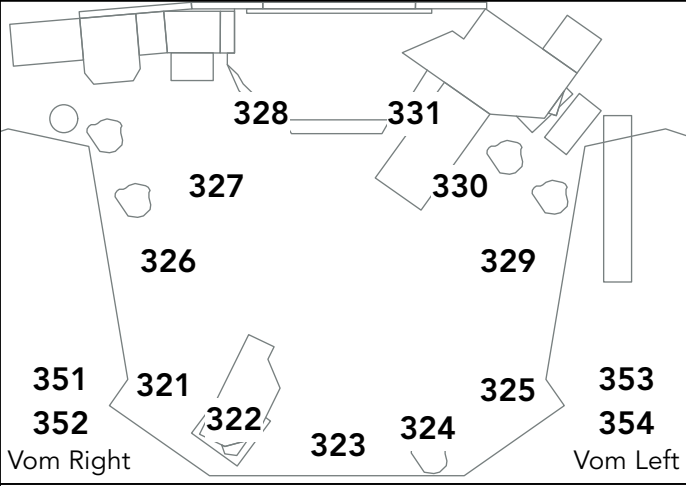

Browning Mainstage Theater  
Webster Groves, MO  
V4: 04. 11. 23

**MYTHS AND HYMNS**

Front Diag R3313

Front Texture R34

Backlight G882

Front Diag L501

SR Sidelight L709

Inc Down R80

LED Down

SL Sidelight L709

Set Things

Footlights

Side Texture < L078

Color

Focus

Effects

LD: Erin Riley  
ALD: Ash Neece  
ALD: Claire Winston

**Notes:**  
▪ Haze: 420  
▪ String Lights:  
HL outer: 911  
HL inner: 912  
HR inner: 913  
HR outer: 914

Spots