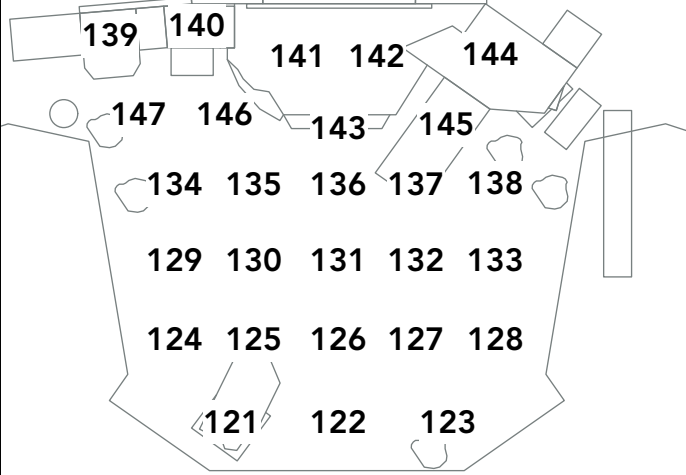

Browning Mainstage Theater  
Webster Groves, MO  
V4: 04. 11. 23

**MYTHS AND HYMNS**

Front Diag R3313

Front Texture R34

Backlight G882

Front Diag L501

SR Sidelight L709

Inc Down R80