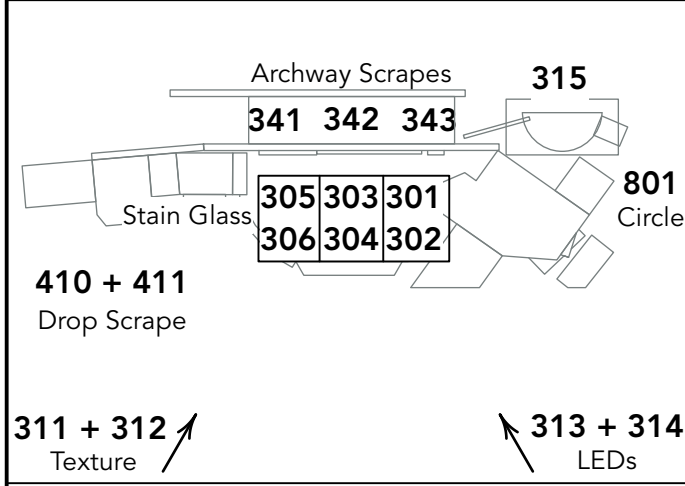

Browning Mainstage Theater  
Webster Groves, MO  
V4: 04. 11. 23

**MYTHS AND HYMNS**

Front Diag R3313

Front Texture R34

Backlight G882

Front Diag L501

SR Sidelight L709

Inc Down R80

LED Down

SL Sidelight L709

Set Things

Footlights

Side Texture < L078

Color

Focus

Effects

LD: Erin Riley  
ALD: Ash Neece  
ALD: Claire Winston

**Notes:**  
▪ Haze: 420  
▪ String Lights:  
HL outer: 911  
HL inner: 912  
HR inner: 913  
HR outer: 914

Spots