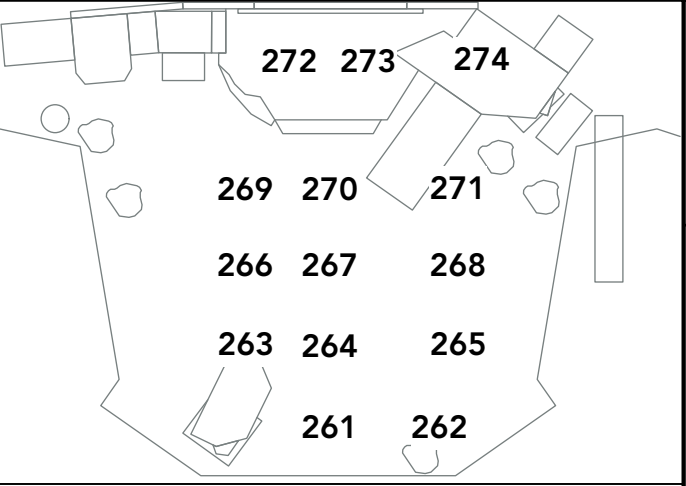

Side Texture < L078