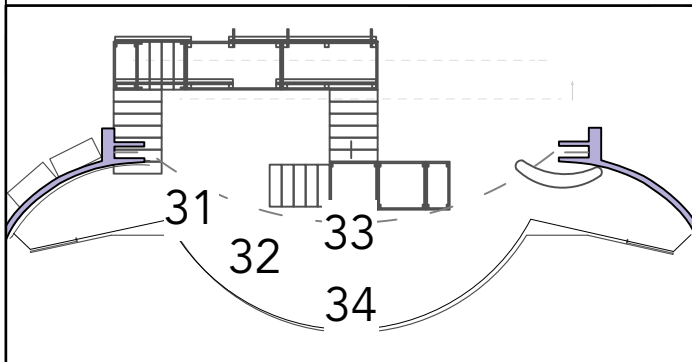

LD: Erin Riley

SR DIAG

SL DIAG

SR SIDE

SL SIDE

MORTAL/MOON WASH

FAIRY MAGENTA WASH

BACKS