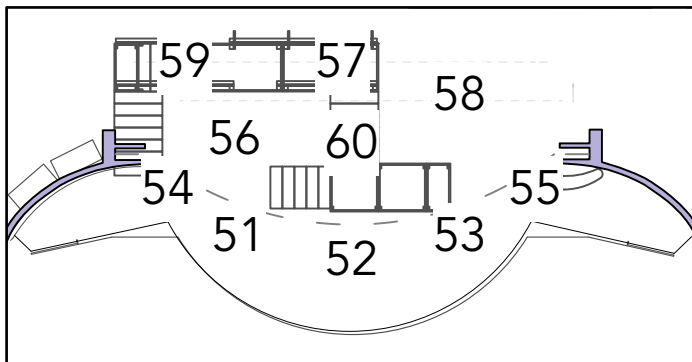

LD: Erin Riley

SR DIAG

SL DIAG

SR SIDE

SL SIDE

MORTAL/MOON WASH

FAIRY MAGENTA WASH

BACKS