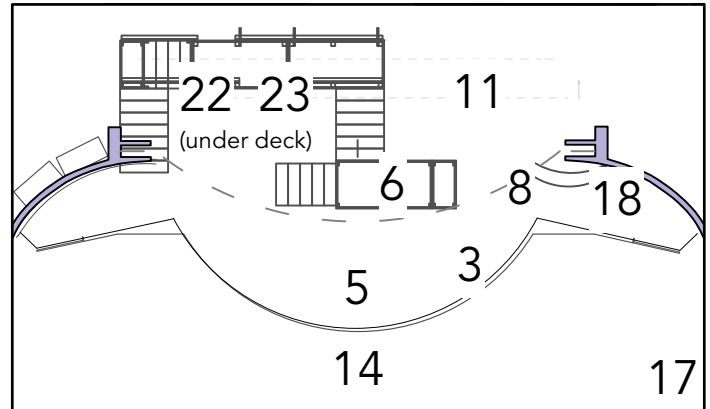

LD: Erin Riley

SR DIAG

SL DIAG

SR SIDE

SL SIDE

MORTAL/MOON WASH

FAIRY MAGENTA WASH

BACKS