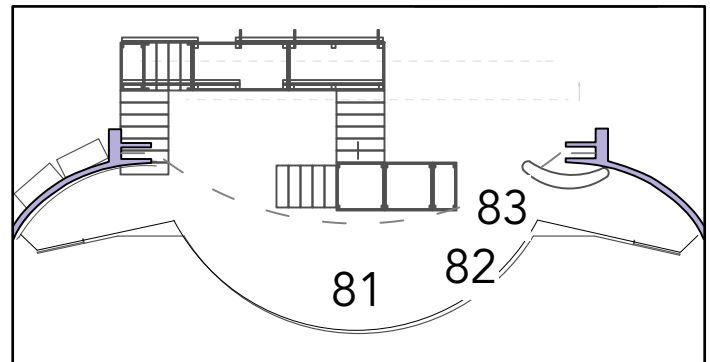

LD: Erin Riley

SR DIAG

SL DIAG

SR SIDE

SL SIDE

MORTAL/MOON WASH

FAIRY MAGENTA WASH

BACKS