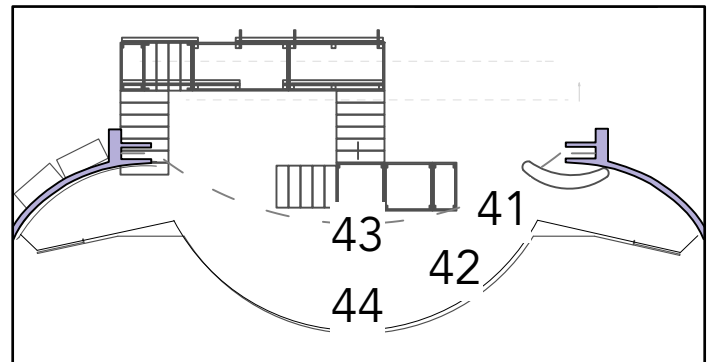

LD: Erin Riley

SR DIAG

SL DIAG

SR SIDE

SL SIDE

MORTAL/MOON WASH

FAIRY MAGENTA WASH

BACKS