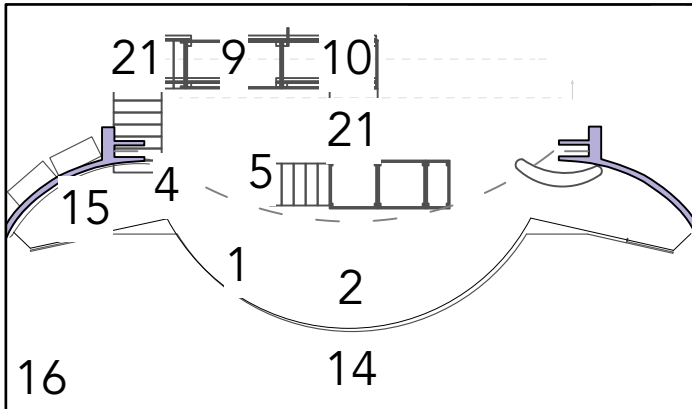

LD: Erin Riley

SR DIAG

SL DIAG

SR SIDE

SL SIDE

MORTAL/MOON WASH

FAIRY MAGENTA WASH

BACKS