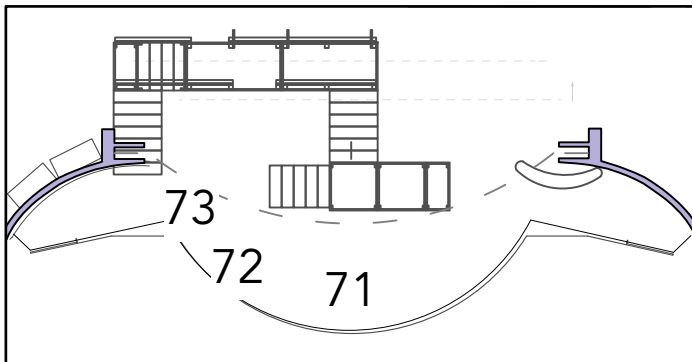

LD: Erin Riley

SR DIAG

SL DIAG

SR SIDE

SL SIDE

MORTAL/MOON WASH

FAIRY MAGENTA WASH

BACKS