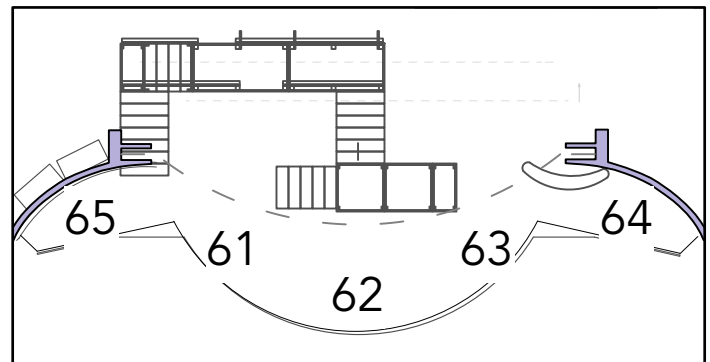

LD: Erin Riley

SR DIAG

SL DIAG

SR SIDE

SL SIDE

MORTAL/MOON WASH

FAIRY MAGENTA WASH

BACKS