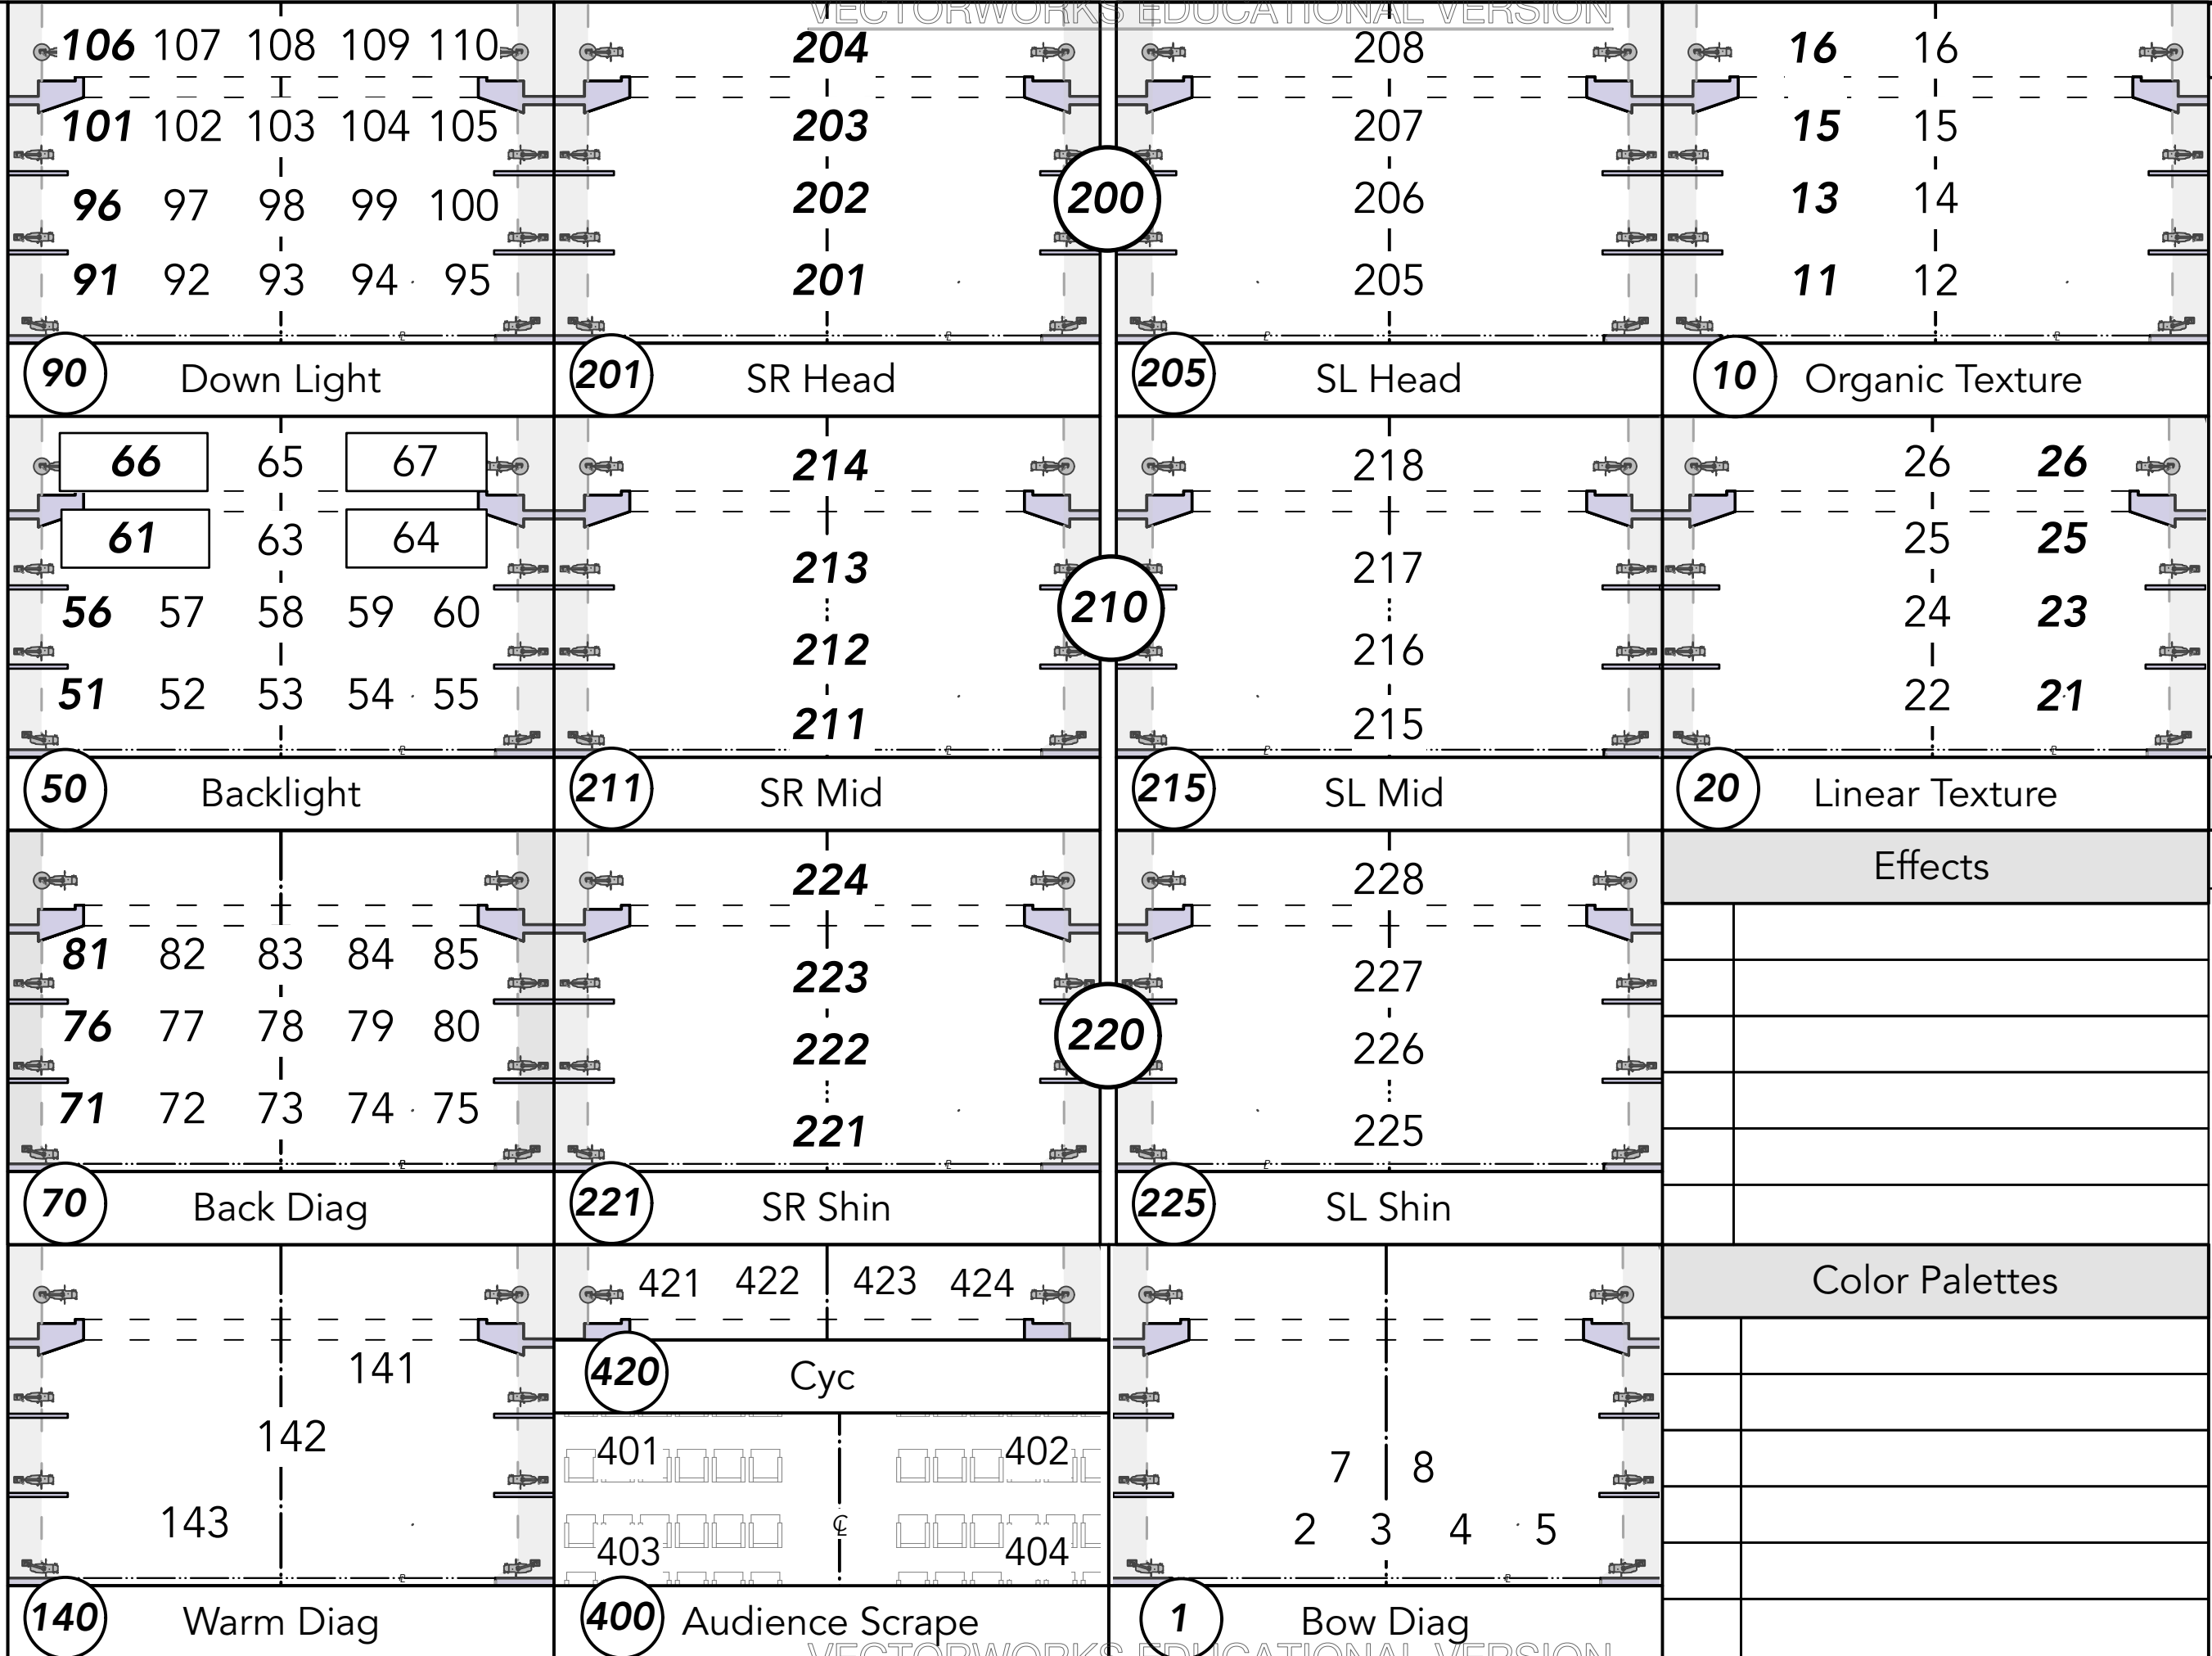

Webster University's Stage III  
Webster Groves, MO

BFA: Verdant

LD: Erin Riley  
ALD: Claire Winston

Light Bulbs	
129	128
128	129
123	125
122	124
126	127
120	
Notes	
chn 1, speech light	
Effects	
Color Palettes	