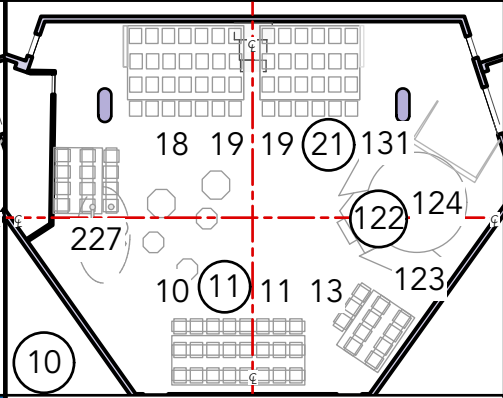

SUENO

LD: Erin Riley
ALD: Avery Kelley

SL Highside L200

Front Fill L502

SR Highside L180

Downlight R80

Front Fill L502

Txt L200

Lightbulbs

Backlight east R4690

LEDS

Notes

cloud scrapes : group 311,
chn 305

Backlight west R4690

Deck

eclipse swing