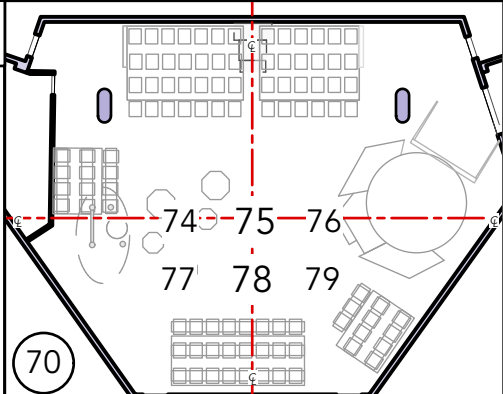

Lightbulbs

Backlight east R4690

LEDS

Notes

cloud scrapes : group 311,
chn 305

Backlight west R4690

Deck

eclipse swing