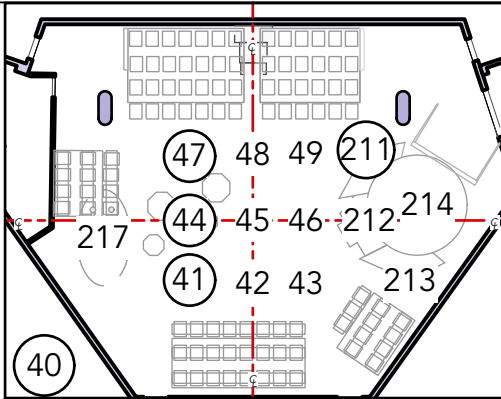

SUENO

LD: Erin Riley
ALD: Avery Kelley

SL Highside L200