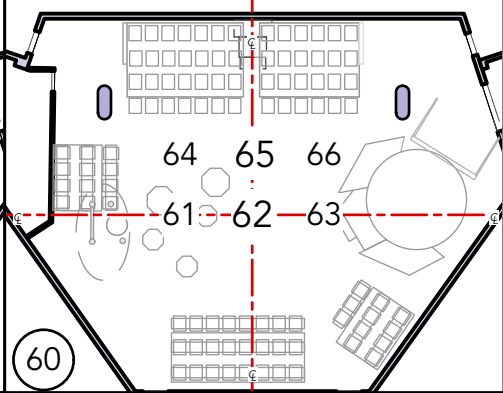

Lightbulbs

Backlight east R4690

LEDS

Notes

cloud scrapes : group 311,
chn 305

Backlight west R4690

Deck

eclipse swing