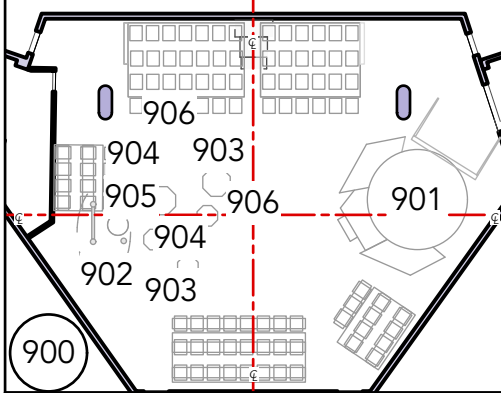

SUENO

LD: Erin Riley
ALD: Avery Kelley

SL Highside L200

Front Fill L502

SR Highside L180

Downlight R80

Front Fill L502

Txt L200

Lightbulbs

Backlight east R4690

LEDS

Notes

cloud scrapes : group 311,
chn 305

Backlight west R4690

Deck

eclipse swing