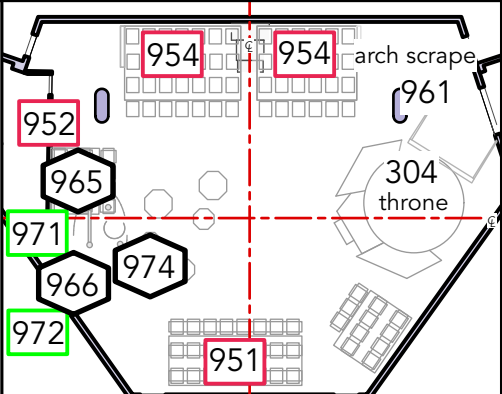

Lightbulbs

Backlight east R4690

LEDS

Notes

cloud scrapes : group 311,
chn 305

Backlight west R4690

Deck

eclipse swing