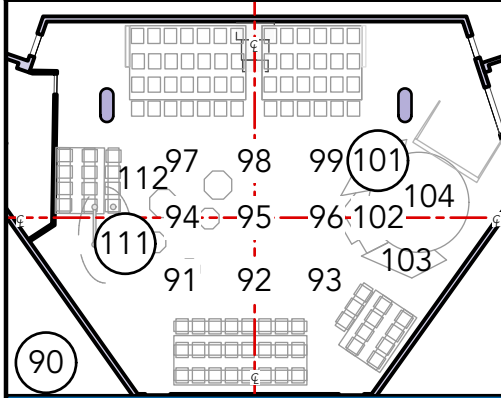

SUENO

LD: Erin Riley
ALD: Avery Kelley

SL Highside L200

Front Fill L502

SR Highside L180

Downlight R80

Front Fill L502

Txt L200

Lightbulbs

Backlight east R4690

LEDS

Notes

cloud scrapes : group 311,
chn 305

Backlight west R4690

Deck

eclipse swing