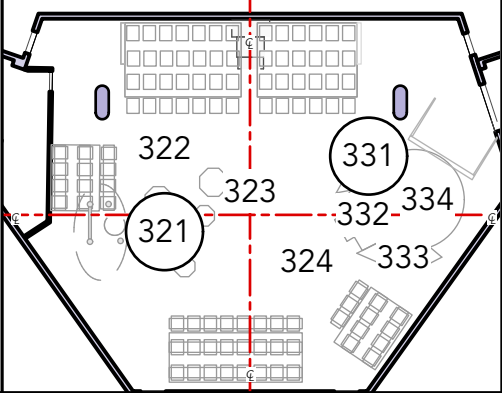

SUENO

LD: Erin Riley
ALD: Avery Kelley

SL Highside L200

Front Fill L502

SR Highside L180

Downlight R80

Front Fill L502

Txt L200

Lightbulbs

Backlight east R4690

LEDS

Notes

cloud scrapes : group 311,
chn 305

Backlight west R4690

Deck

eclipse swing