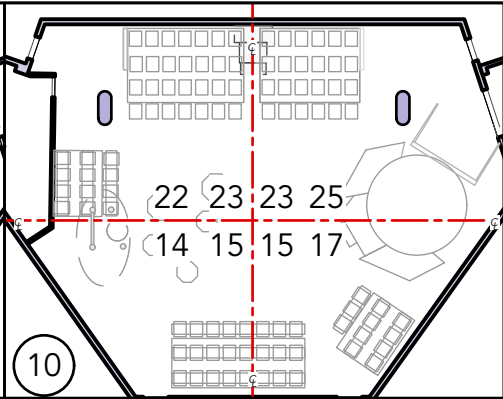

Front Fill L502