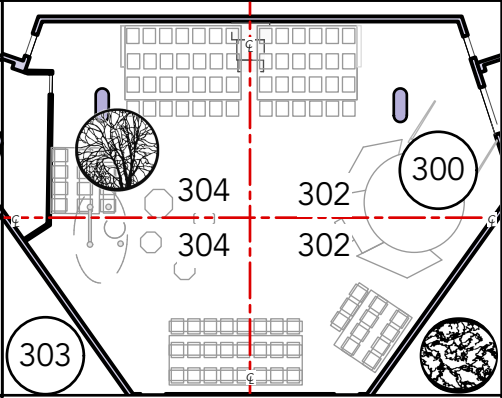

SUENO

LD: Erin Riley
ALD: Avery Kelley

SL Highside L200

Front Fill L502

SR Highside L180

Downlight R80

Front Fill L502

Txt L200

Lightbulbs

Backlight east R4690

LEDS

Notes

cloud scrapes : group 311,
chn 305

Backlight west R4690

Deck

eclipse swing