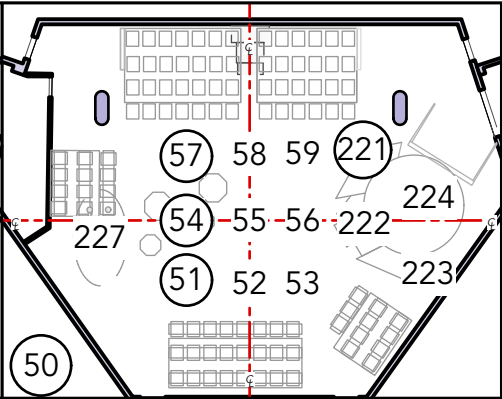

SUENO

LD: Erin Riley
ALD: Avery Kelley

SL Highside L200

Front Fill L502

SR Highside L180

Downlight R80

Front Fill L502

Txt L200

Lightbulbs

Backlight east R4690

LEDS

Notes

cloud scrapes : group 311,
chn 305

Backlight west R4690

Deck

eclipse swing